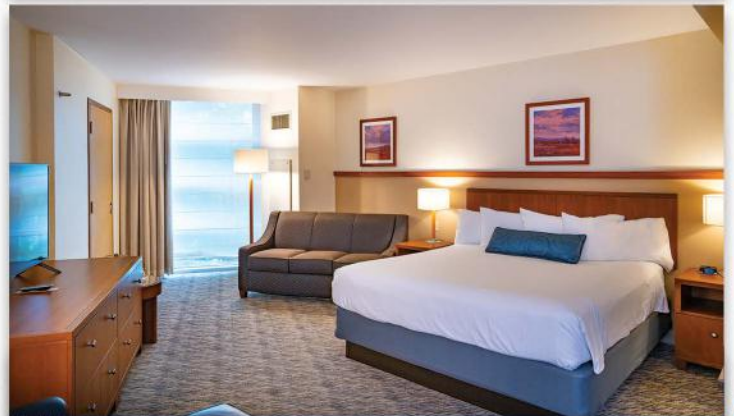

Scan to visit
our website

The Penn Stater Hotel & Conference Center

FEATURING

- 300 Guest Rooms and Suites
- Two On Site Dining Options
- 58,000 sq ft of Event & Meeting Space
- Complimentary Wi-Fi
- Coffeemakers
- Flat-screen HDTVs
- King or Double Beds
- 24-hour Fitness Center
- Indoor Lap Pool
- Complimentary Parking

215 Innovation Blvd, State College, PA 16803

reservations@scholartps.com

(814) 863-5000

thepennstaterhotel.com

Guest Room

The NITTANY LION INN